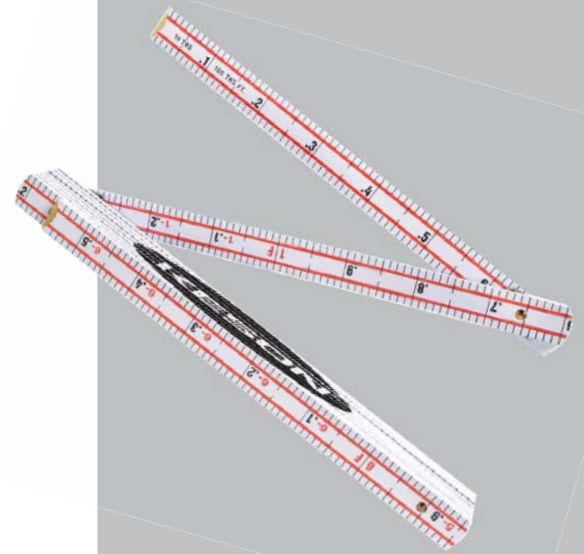

## SQUARES

KS2416

Limited warranty.

MODEL	UPC 052837	UNITS
* KS2416*	022168	16-inch x 24-inch, steel

\* While supplies last

## WOOD RULERS

Keson wood rulers have long been an essential tool for carpenters, mason's, plumbers and all types of tradespeople. They extend to over 6 feet (2 meters). They enable you to draw straight lines up to these lengths without the use of a chalk line or mason's line. Folds up to 9-1/2 inches.

### FEATURES

- Steel springs have a precision lock action for extra strength when extended.
- Cleanly machined edges allow the rule to be snapped together easily and hold it stiff while measuring.
- Weather resistant markings have tough, clear protective coating.

Limited warranty.

MODEL	UPC 052837	LENGTH	UNITS
WR18M	025169	6 1/2 ft.	ft. & in. / metric
WR1018	025404	6 1/2 ft.	ft. & in. / ft. & 10ths

ft., in.

metric