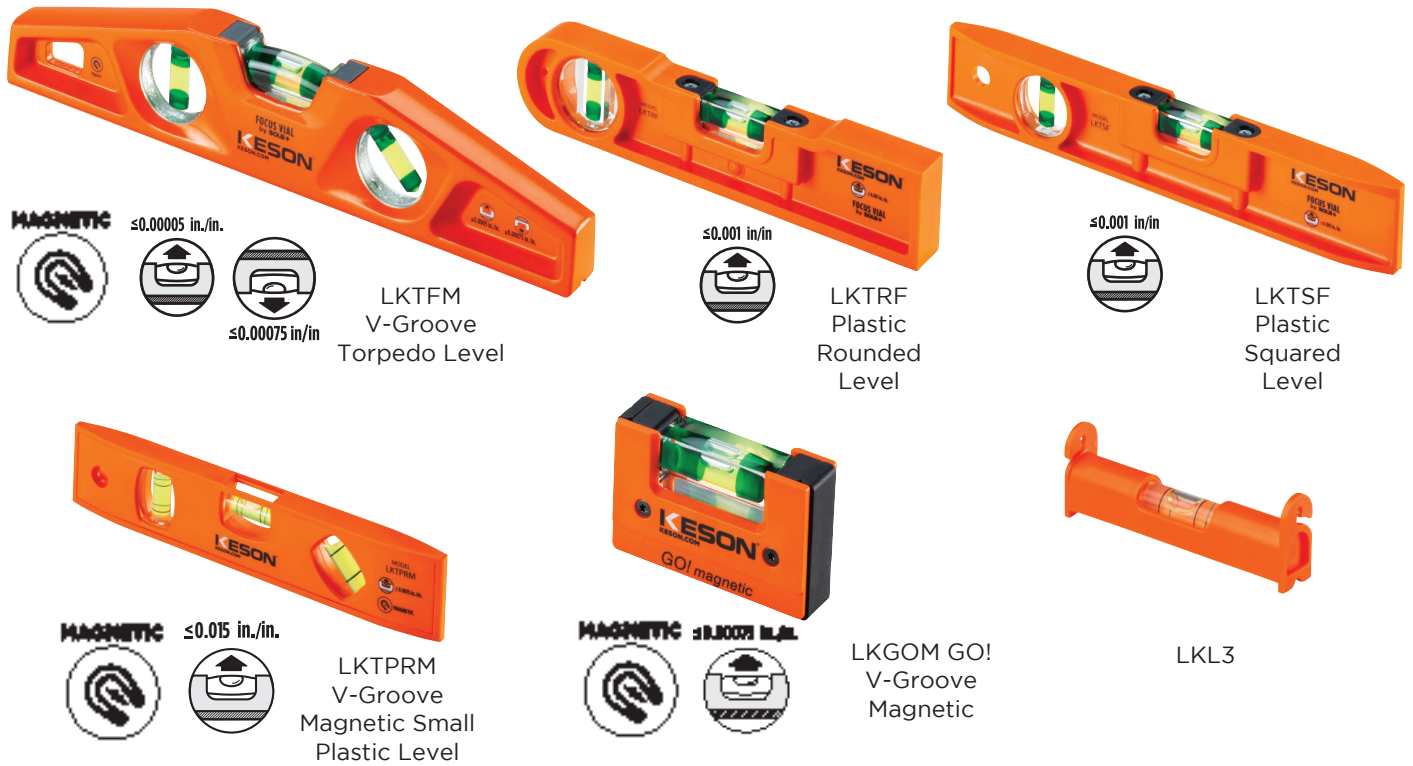

SHORT LEVELS 6 SKUs

SHORT LEVELS/TORPEDOES

Among the most popular levels we sell, short torpedo-style levels are great for quick checks and essential for some trades.

MODEL	UPC 052837	SPECIAL	VIAL	SPECIAL FEATURES
* LKTFM	029037	Die Cast	FOCUS-60	Extremely sturdy aluminum die-cast spirit level with a milled measuring surface and V-groove for scaffolding and steel pipes. FOCUS-60 vial for better, faster, and more accurate reading. .
* LKTSF	028948	Straight Edge	FOCUS-20	The classic torpedo with a FOCUS-20 vial.
* LKTRF	028931	Round Edge	FOCUS-20	A rounded edge on one side of this torpedo enables a builder to get flush against walls that have a bevel in the corner. We have yet to find it's equal.
* LKTPRM	029051	Straight Edge	Standard Ring	This is a no frills, magnetic torpedo.
LKGOM	029044	GO!	FOCUS-20	A magnetic, portable level with belt clip. Perfect for quick checks and spot-on accuracy.
LKL3	028955	Line Level	Standard Ring	Our 3-inch line level is perfect for keeping your wall, fence or grading level when attached to a taut string line.

* Display package available